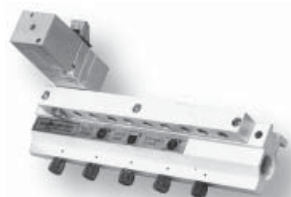

## Air distributors

- Bex • Anodized aluminium air distributor with built-in on/off valves
- Other dimensions - on request.

Size	Type.No.	Part.No.
------	----------	----------

Air distributor VL		BSP	NPT
3 pcs outlets 1/4"	L=111 mm VL-3	24-128	*
5 pcs outlets 1/4"	L=166 mm VL-5	24-130	*
6 pcs outlets 1/4"	L=194 mm VL-6	24-131	*
8 pcs outlets 1/4"	L=249 mm VL-8	24-133	*
10 pcs outlets 1/4"	L=303 mm VL-10	24-135	*
12 pcs outlets 1/4"	L=358 mm VL-12	24-137	*
15 pcs outlets 1/4"	L=441 mm VL-15	24-140	*

Air distributor LL/LB		BSP
-----------------------	--	-----

For Lucifer 341L L=252 mm	LL/LB-5-B	24-145
For Lucifer 341L L=288 mm	LL/LB-6-B	24-146
For Lucifer 341L L=360 mm	LL/LB-8-B	24-147
For Lucifer 341L L=432 mm	LL/LB-10-B	24-148