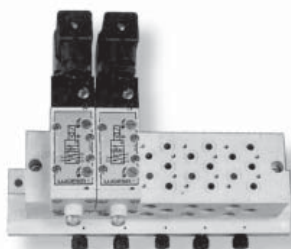

## Air distributors

- Bex • Anodized aluminium air distributor with built-in on/off valves
- Other dimensions - on request.

Size	Type.No.	Part.No.
------	----------	----------

Air distributor VL		BSP	NPT
3 pcs outlets 1/4"	L=111 mm VL-3	24-128	*
5 pcs outlets 1/4"	L=166 mm VL-5	24-130	*
6 pcs outlets 1/4"	L=194 mm VL-6	24-131	*
8 pcs outlets 1/4"	L=249 mm VL-8	24-133	*
10 pcs outlets 1/4"	L=303 mm VL-10	24-135	*
12 pcs outlets 1/4"	L=358 mm VL-12	24-137	*
15 pcs outlets 1/4"	L=441 mm VL-15	24-140	*

Air distributor LL/LB		BSP
-----------------------	--	-----

For Lucifer 341L L=252 mm	LL/LB-5-B	24-145
For Lucifer 341L L=288 mm	LL/LB-6-B	24-146
For Lucifer 341L L=360 mm	LL/LB-8-B	24-147
For Lucifer 341L L=432 mm	LL/LB-10-B	24-148